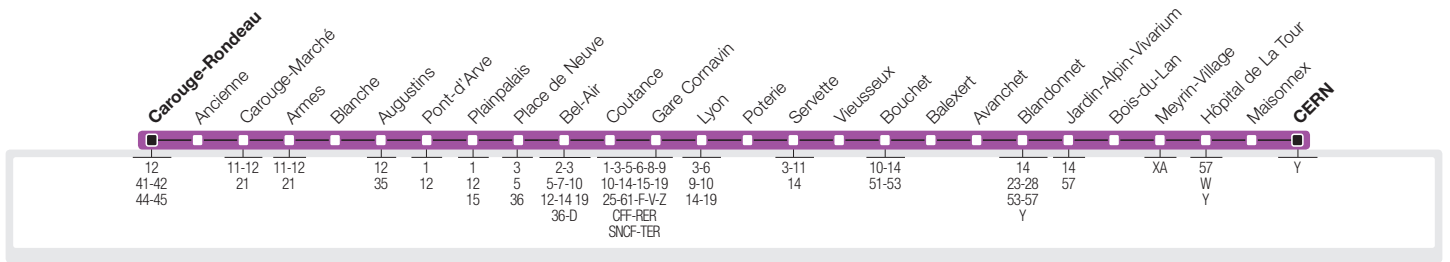

18

→ Carouge-Rondeau – Augustins – Plainpalais – Bel-Air – Gare Cornavin – Servette
 → **CERN**

18

→ CERN – Servette – Gare Cornavin – Bel-Air – Plainpalais – Augustins
 → **Carouge-Rondeau**

→ **Lundi-Vendredi Direction CERN**