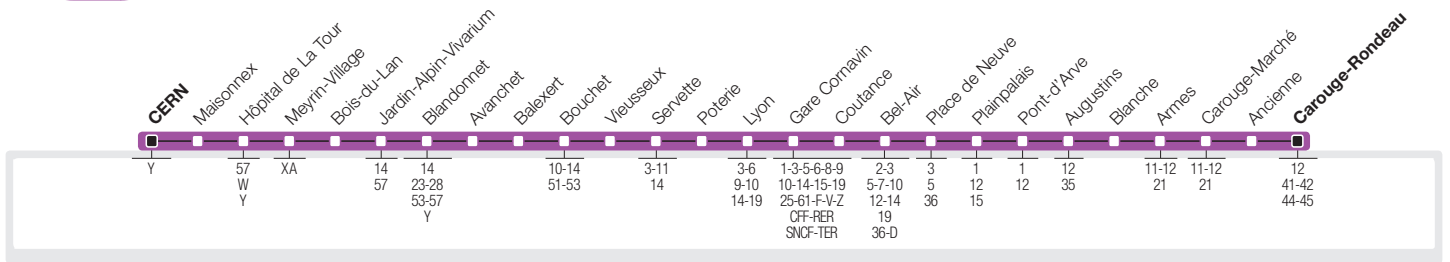

18

→ Carouge-Rondeau – Augustins – Plainpalais – Bel-Air – Gare Cornavin – Servette
 → **CERN**

18

→ CERN – Servette – Gare Cornavin – Bel-Air – Plainpalais – Augustins
 → **Carouge-Rondeau**

→ **Lundi-Vendredi Direction CERN**