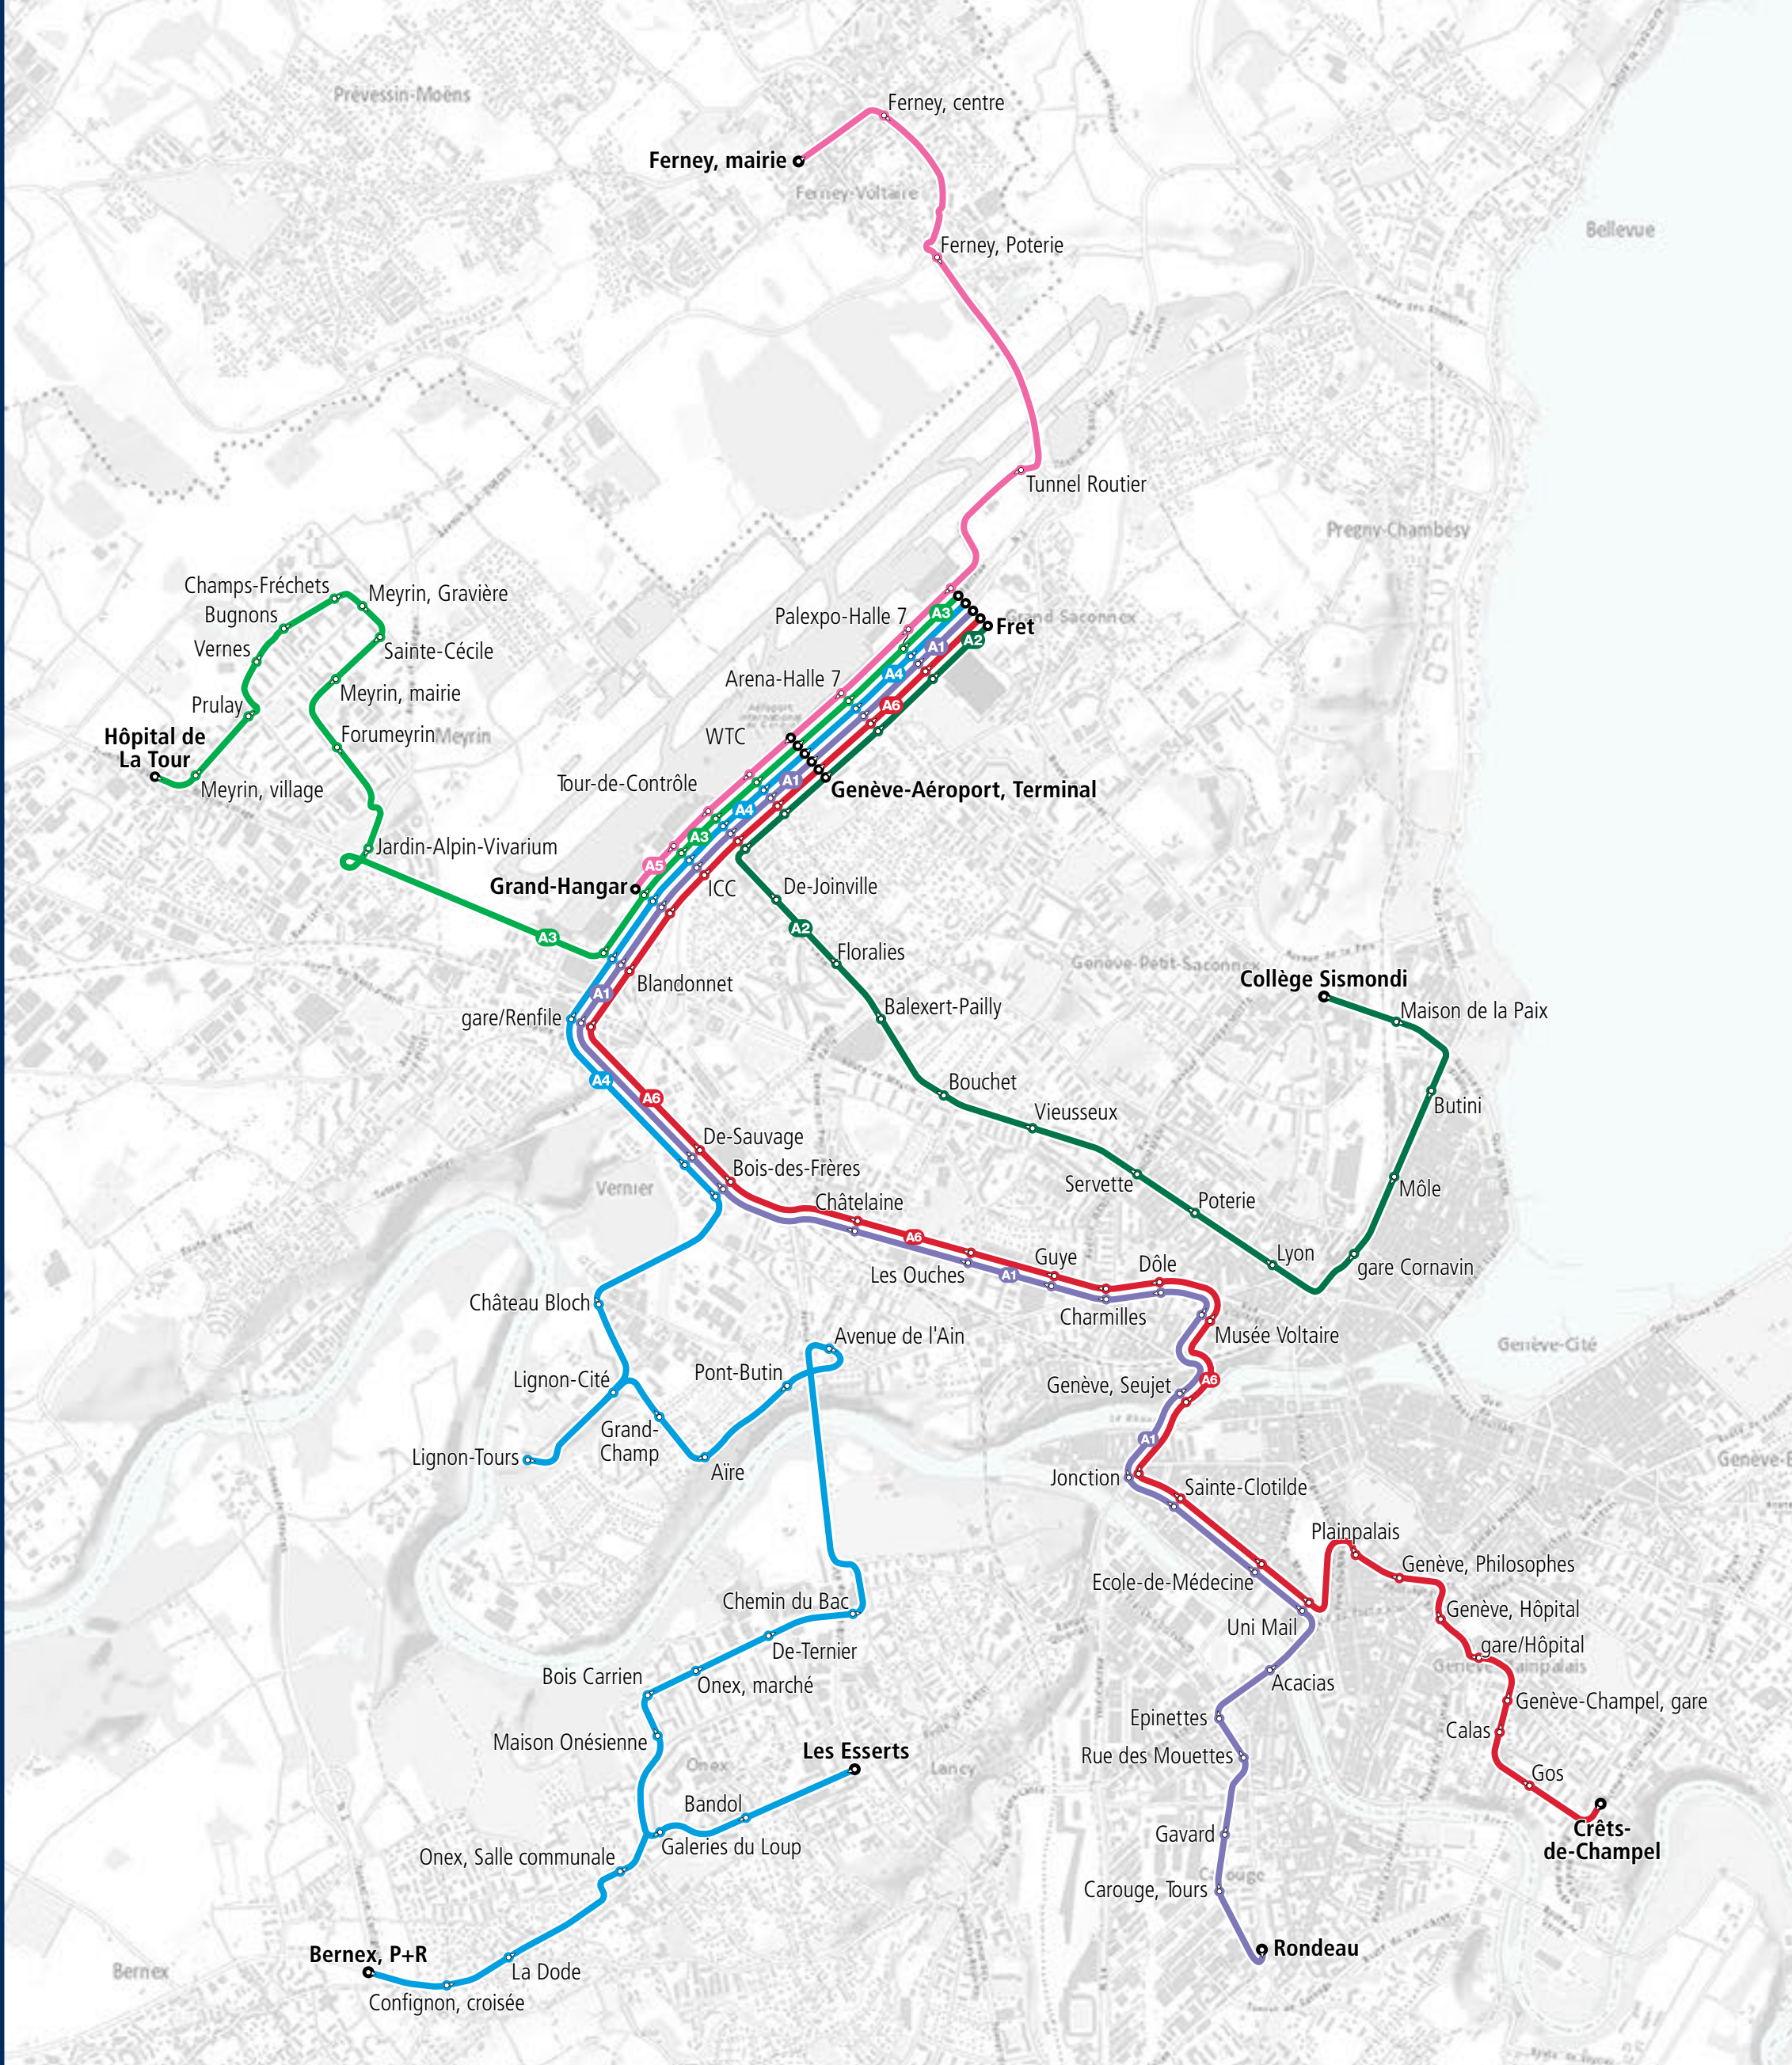

Genève Aéroport is pleased to offer air passengers an early morning service to all passengers: the Aérobus.

Since 9 December 2018, in collaboration with the transports publics genevois (tpg), lines A1 to A6 run through Geneva to allow air passengers to promptly access the airport early in the morning.

These lines connect to the airport only before 6am, following the enclosed timetable.

This service is **free** and available to all air passengers travelling to Geneva Airport. Proof of travel (plane ticket) will have to be presented on request.

Genève Aéroport is engaged in reducing its environmental impacts and encourages its passengers to use cleaner transport to access the airport.

Line A6 will not serve Miremont stop until further notice.

→ tpg.ch
→ gva.ch

Plan et horaires

Valable dès le 10.12.2023

tpg aérobus

GENÈVE
AÉROPORT

Service de transport matinal
à destination de Genève Aéroport

Genève Aéroport a le plaisir d'offrir aux passagers aériens un service matinal : les Aérobus.

En collaboration avec les transports publics genevois (tpg), les lignes A1 à A6 circulent à travers Genève pour permettre aux passagers aériens d'accéder rapidement et de bonne heure à l'aéroport.

Elles desservent Genève Aéroport uniquement avant 6h du matin, selon les horaires annoncés ci-contre.

Ce service est **gratuit** et disponible pour tous les passagers aériens se rendant à Genève Aéroport. Un justificatif (billet d'avion) devra être présenté sur demande.

Genève Aéroport se mobilise pour réduire son impact environnemental et encourage ses passagers à utiliser des moyens de transport plus propres pour se rendre à l'aéroport.

Ligne A6 : l'arrêt Miremont n'est pas desservi jusqu'à nouvel avis.