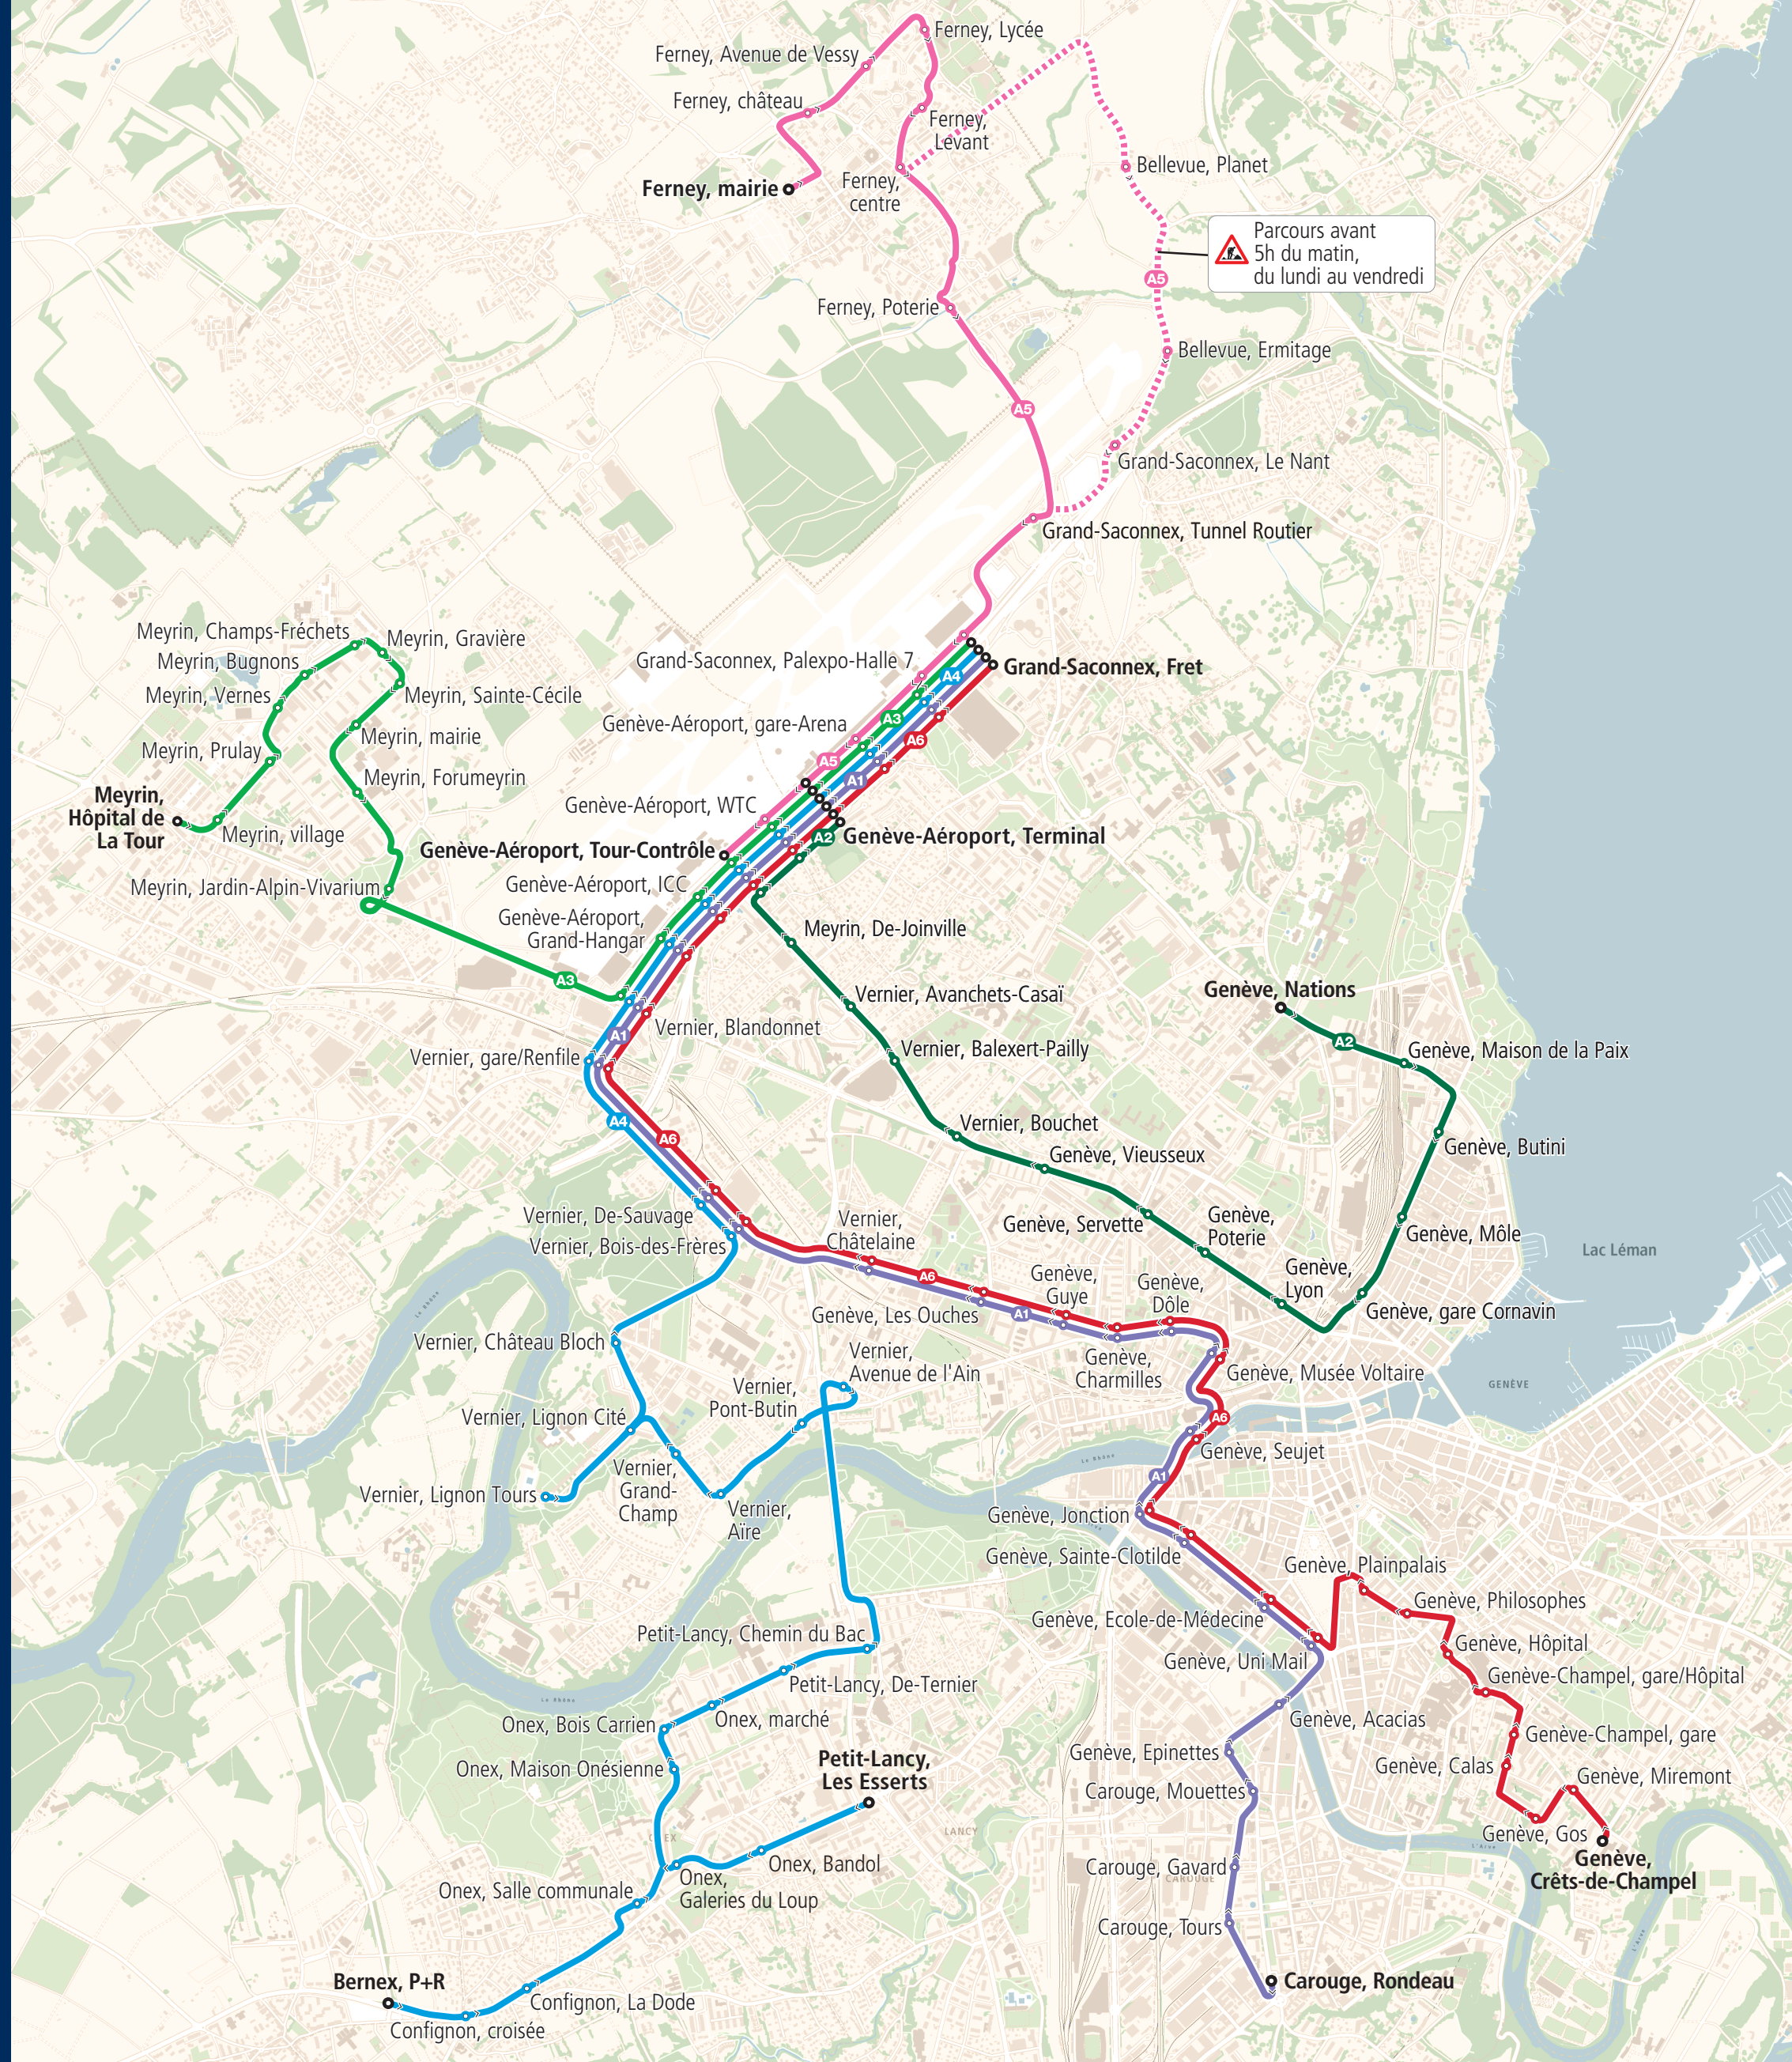

Genève Aéroport is pleased to offer air passengers an early morning service to all passengers: the Aérobus.

Since 9 December 2018, in collaboration with the transports publics genevois (tpg), lines A1 to A6 run through Geneva to allow air passengers to promptly access the airport early in the morning.

These lines connect to the airport only before 6am, following the enclosed timetable.

This service is **free** and available to all air passengers travelling to Geneva Airport. Proof of travel (plane ticket) will have to be presented on request.

Genève Aéroport is engaged in reducing its environmental impacts and encourages its passengers to use cleaner transport to access the airport.

Plan et horaires

Valable dès le 29.06.2026

tpg aérobus

GENÈVE
AÉROPORT

Service de transport matinal
à destination de Genève Aéroport

Genève Aéroport a le plaisir d'offrir aux passagers aériens un service matinal : les Aérobus.

En collaboration avec les transports publics genevois (tpg), les lignes A1 à A6 circulent à travers Genève pour permettre aux passagers aériens d'accéder rapidement et de bonne heure à l'aéroport.